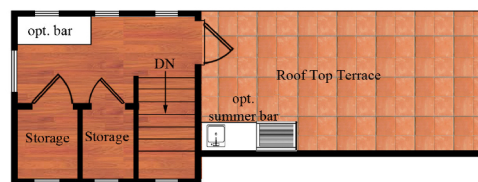

The Hemingway

Living space of approximately 3,000 sq ft

4 bedrooms

4.5 baths

Study

2-car garage

Rooftop terrace

Designs subject to change.