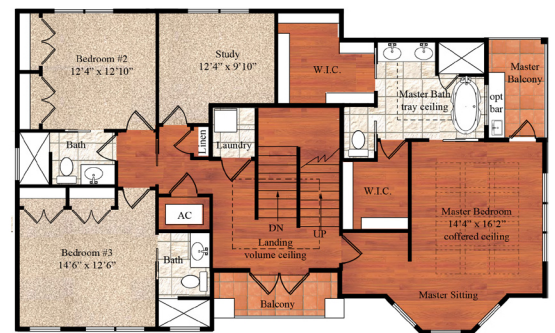

The Hemingway

Living space of approximately 3,000 sq ft

4 bedrooms

4.5 baths

Study

2-car garage

Rooftop terrace

Designs subject to change.