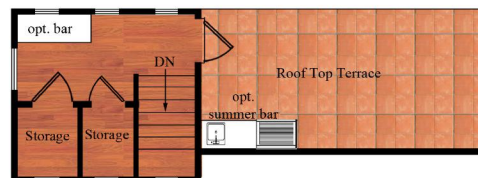

# The Hemingway

Living space of approximately 3,000 sq ft

4 bedrooms

4.5 baths

Study

2-car garage

Rooftop terrace

*Designs subject to change.*