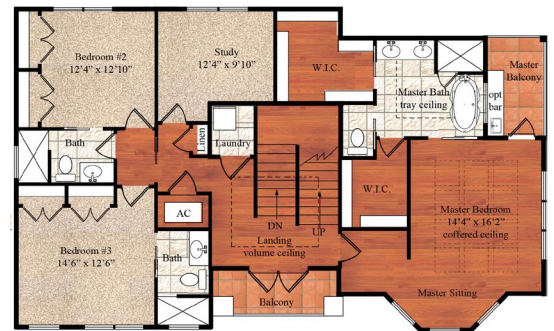

# The Hemingway

Living space of approximately 3,000 sq ft

4 bedrooms

4.5 baths

Study

2-car garage

Rooftop terrace

*Designs subject to change.*